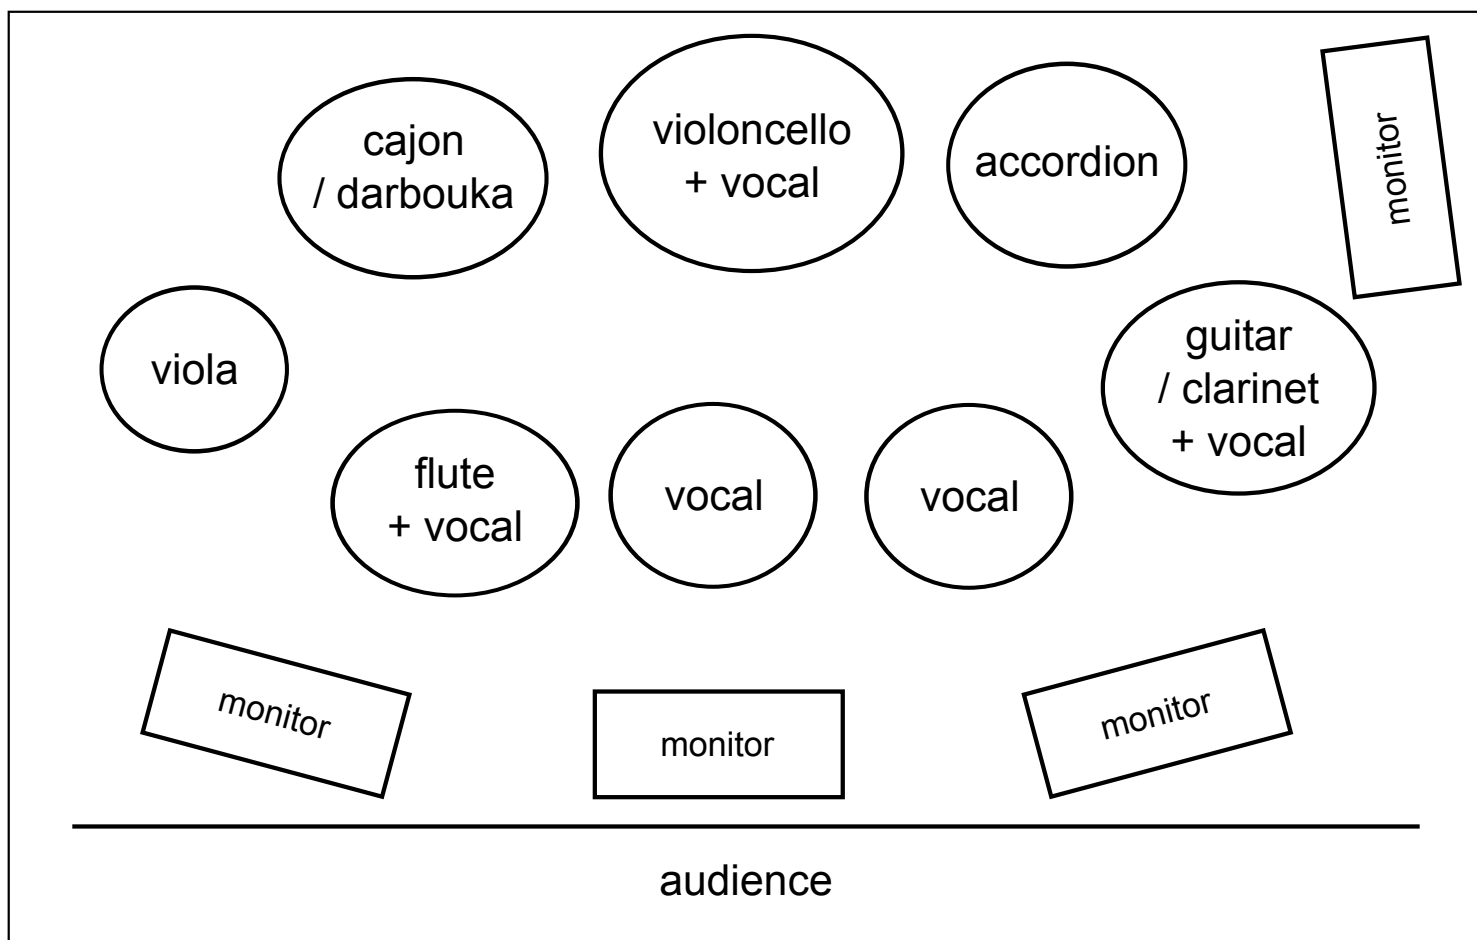

Džezvica

stageplan

vocal	1x vocal mic
vocal	1x vocal mic
vocal / flute	1x vocal mic
guitar / clarinet + vocal	1x jack line, 1x vocal mic
violoncello + vocal	1x XLR line (needs phantom), 1x vocal mic, 1 chair
percussions	2x instrument mic
viola	1x XLR line (needs phantom)
accordion	2x XLR line (own passive DI-box)

TOTAL (12 inputs)	5x vocal mic, 2x instrument mic, 4x XLR line, 1x jack line
--------------------------	---